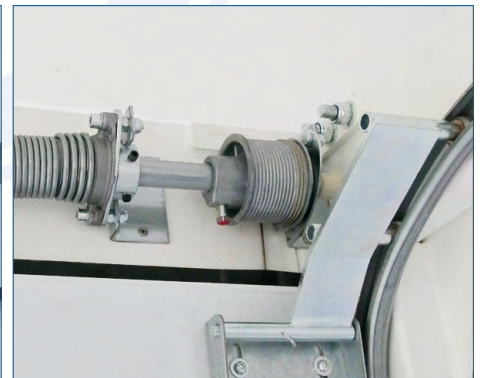

BR 14x-3

Roller Shutter DP 25 HR

- > high-quality aluminium roller shutter
- > installed in the steel or stainless steel rear frame
- > powder-coated in box body colour
- > 1" rollers, exchangeable with shutter installed
- > DB-approval acc. to DIN EN 283