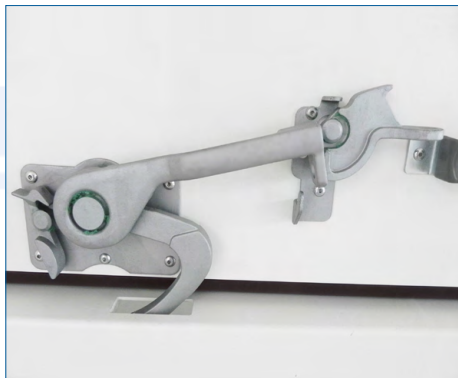

BR 14x-3

Roller Shutter DP 25 HR

- > high-quality aluminium roller shutter
- > installed in the steel or stainless steel rear frame
- > powder-coated in box body colour
- > 1" rollers, exchangeable with shutter installed
- > DB-approval acc. to DIN EN 283