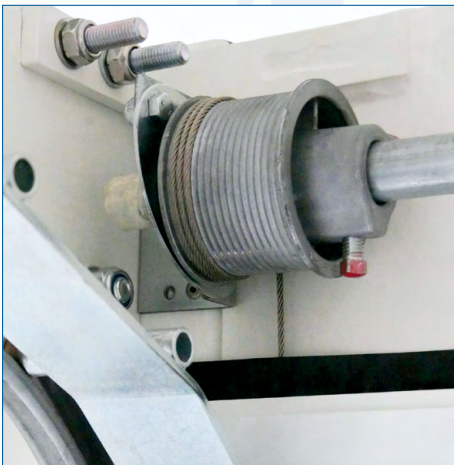

BR 14x-3

Roller Shutter DP 25 HR

- > high-quality aluminium roller shutter
- > installed in the steel or stainless steel rear frame
- > powder-coated in box body colour
- > 1" rollers, exchangeable with shutter installed
- > DB-approval acc. to DIN EN 283